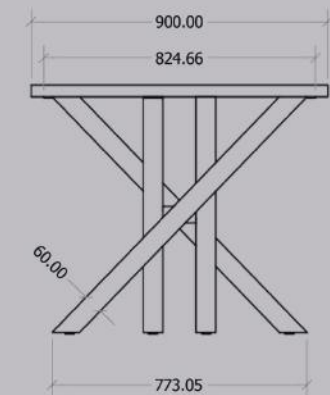

MB 21

Steel pipe (mm)	Weight (kg)	Finish	Recommended table top size (mm)
60 x 60 x 1.5		Powder coated	1800 x 900
MB 21 1800x900		Serial Number	
			A 3