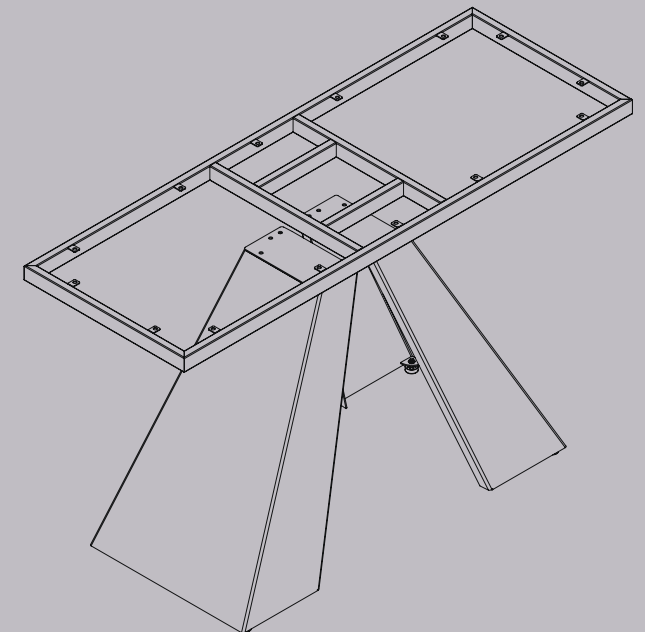

# Carmen S

Material (mm)	Finish	Recommended table size
Steel tube 40 x 20 x 1.5	Powder Coated	1800 x 900 - 2000 x 1000
Steel Sheet - 2 mm		

G (1 : 2)

Adjustable foot - 10 mm

# Selena

Steel pipe (mm)	Weight (kg)	Finish	Recommended table top size (mm)
50 x 10 x 1.5		Powder coated	1800 x 900
Selena			Serial Number
			A 3

Elgrad skladišni program,  
dostupno za isporuku **odmah**: