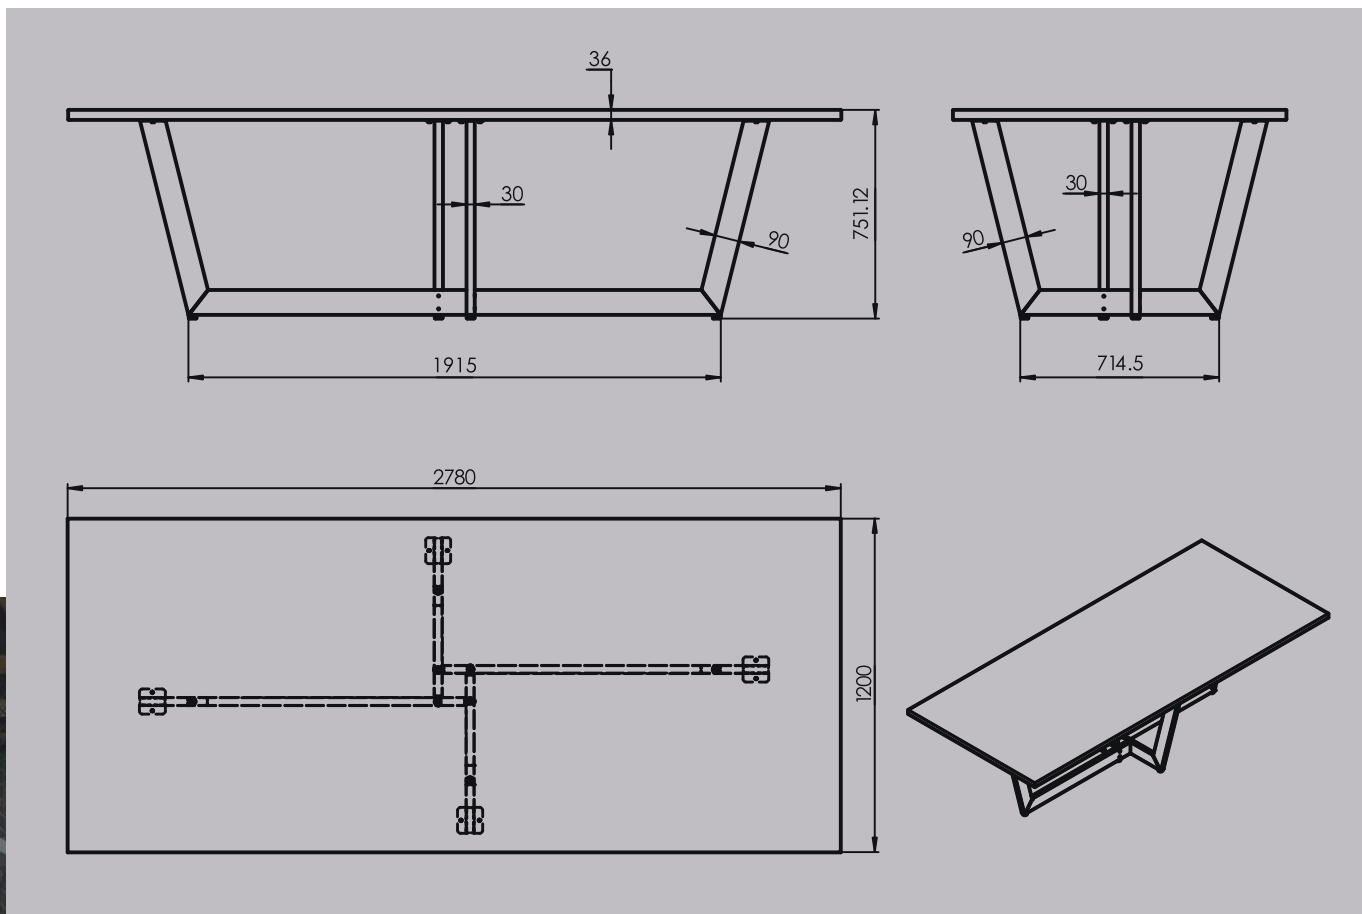

Hertz

Steel pipe (mm)	Weight (kg)	Finish	Recommended table top size (mm)
90 x 30 x 1.5		Powder coated	2780 x 1200
Hertz			Serial Number
			A 3