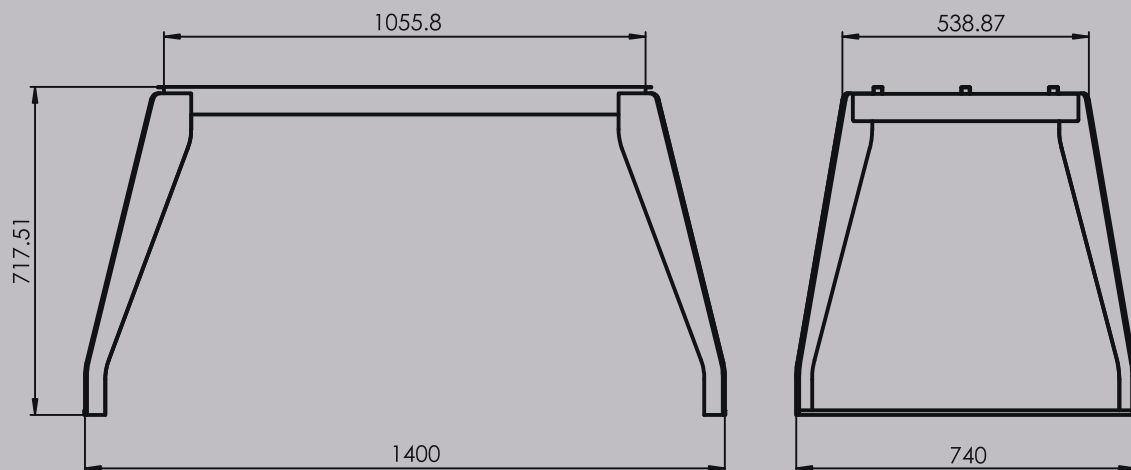

Town

Steel pipe (mm)	Weight (kg)	Finish	Recommended table top size (mm)
50x20x1.5-60x60x1.5		Powder coated	1500 x 800 - 2750 x 1300
Town			Serial Number
			A 3