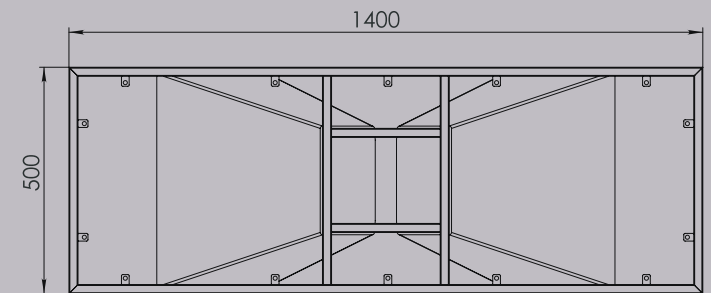

# Carmen S

Material (mm)	Finish	Recommended table size
Steel tube 40 x 20 x 1.5	Powder Coated	1800 x 900 - 2000 x 1000
Steel Sheet - 2 mm		

G (1 : 2)

Adjustable foot - 10 mm

# Selena

Steel pipe (mm)	Weight (kg)	Finish	Recommended table top size (mm)
50 x 10 x 1.5		Powder coated	1800 x 900
Selena			Serial Number
			A 3

Elgrad skladišni program,  
dostupno za isporuku **odmah**: