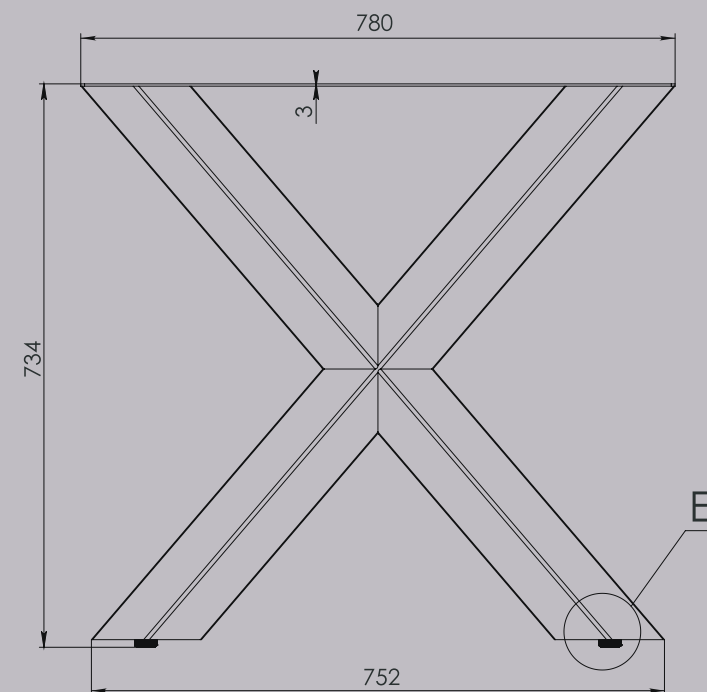

# Vesta

Steel pipe (mm)	Weight (kg)	Finish	Recommended table top size (mm)
80 x 60 x 1.6		Powder coated	1800 x 900
Vesta			Serial Number
			A 3

# Town

Steel pipe (mm)	Weight (kg)	Finish	Recommended table top size (mm)
50x20x1.5-60x60x1.5		Powder coated	1500 x 800 - 2750 x 1300
Town			Serial Number
			A 3

# Jazz

Material (mm)	Weight (kg)	Finish	Recommended table size
Steel tube 30 x 30 x 1.5		Powder Coated	1500 x 800 - 1800 x 900
Steel tube 90 x 30 x 1.5			

# Xena New

Material (mm)	Weight (kg)	Finish	Recommended table top size (mm)
Steel tube 80 x 80 x 1.6		Powder Coated	1800 x 900 - 2000 x 1000
Steel Sheet 3 mm			

E (1:1)

One set 2 pcs.

10mm adjustable foot