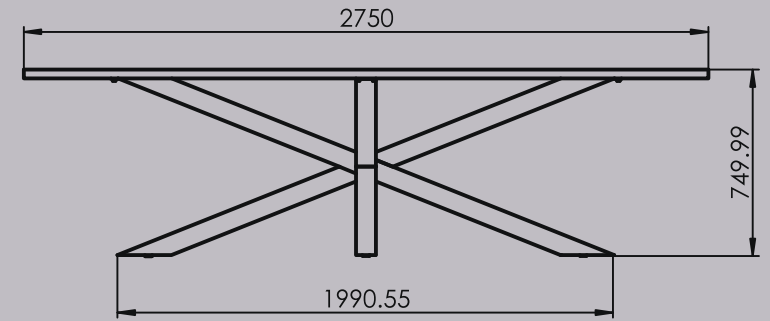

Omega

Steel pipe (mm)	Weight (kg)	Finish	Recommended table top size (mm)
80 x 80 x 1.6		Powder coated	2750 x 1300
Omega 2750x1300			Serial Number
			A 3