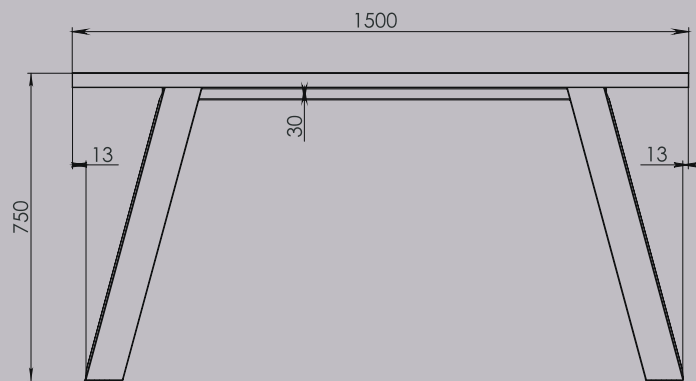

# Vesta

Steel pipe (mm)	Weight (kg)	Finish	Recommended table top size (mm)
80 x 60 x 1.6		Powder coated	1800 x 900
Vesta			Serial Number
			A 3

# Tokyo

Steel pipe (mm)	Weight (kg)	Finish	Recommended table top size (mm)
50 x 10 x 1.2		Powder coated	1500 x 750 - 1800 x 900
Tokyo			Serial Number
			A 3

# Town

Steel pipe (mm)	Weight (kg)	Finish	Recommended table top size (mm)
50x20x1.5-60x60x1.5		Powder coated	1500 x 800 - 2750 x 1300
Town			Serial Number
			A 3

# Jazz

Material (mm)	Weight (kg)	Finish	Recommended table size
Steel tube 30 x 30 x 1.5		Powder Coated	1500 x 800 - 1800 x 900
Steel tube 90 x 30 x 1.5			