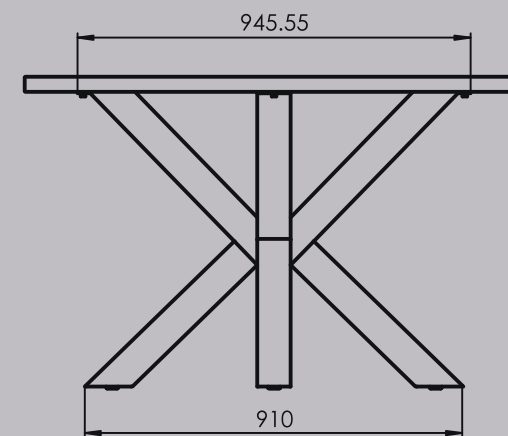

# Kleo

Steel pipe (mm)	Weight (kg)	Finish	Recommended table top size (mm)
80 x 80 x 1.6		Powder coated	Ø1000 - 1300
Kleo			Serial Number
			A 3

# Calipso 1200

Steel pipe (mm)	Weight (kg)	Finish	Recommended table top size (mm)
60 x 30 x 1.2		Powder coated	Ø1200
Calipso 1200			Serial Number

# Calipso 600

Steel pipe (mm)	Weight (kg)	Finish	Recommended table top size (mm)
40 x 20 x 1.2		Powder coated	600
Calipso 600		Serial Number	
			A 3

# Omega

Steel pipe (mm)	Weight (kg)	Finish	Recommended table top size (mm)
80 x 80 x 1.6		Powder coated	2750 x 1300
Omega 2750x1300			Serial Number
			A 3