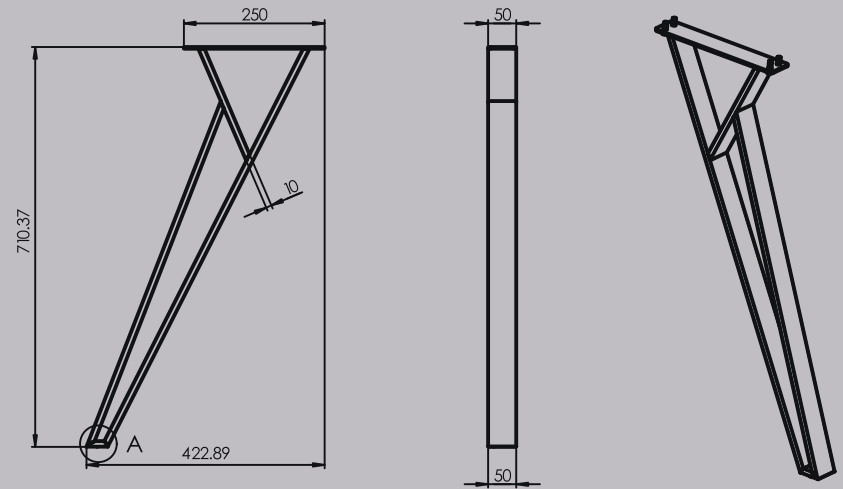

Tokyo

Steel pipe (mm)	Weight (kg)	Finish	Recommended table top size (mm)
50 x 10 x 1.2		Powder coated	1500 x 750 - 1800 x 900
Tokyo			Serial Number
			A 3