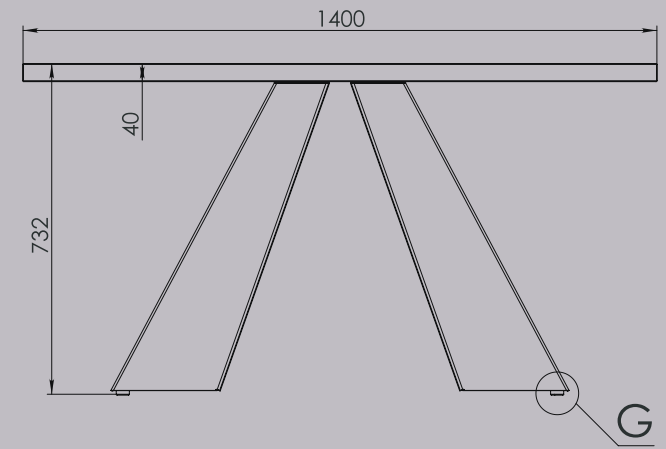

# Cleopatra

Steel pipe (mm):	Steel sheet (mm):	Weight (kg):	Scale: 1/7	REV
60 x 30 x 1.2	3	N/A	Size: A3	
Cleopatra		Powder coated		

# Carmen S

Material (mm)	Finish	Recommended table size
Steel tube 40 x 20 x 1.5	Powder Coated	1800 x 900 - 2000 x 1000
Steel Sheet - 2 mm		

G (1 : 2)

Adjustable foot - 10 mm

# Selena

Steel pipe (mm)	Weight (kg)	Finish	Recommended table top size (mm)
50 x 10 x 1.5		Powder coated	1800 x 900
Selena			Serial Number
			A 3

Elgrad skladišni program,  
dostupno za isporuku **odmah**: