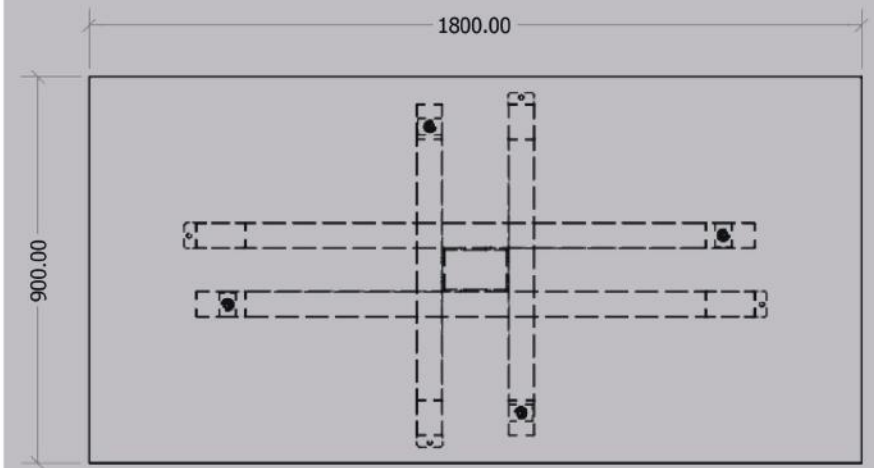

MB 21

Steel pipe (mm)	Weight (kg)	Finish	Recommended table top size (mm)
60 x 60 x 1.5		Powder coated	1800 x 900
MB 21 1800x900		Serial Number	
			A 3