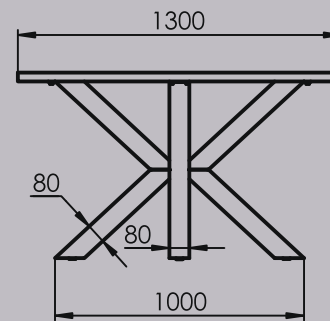

Omega

Steel pipe (mm)	Weight (kg)	Finish	Recommended table top size (mm)
80 x 80 x 1.6		Powder coated	2750 x 1300
Omega 2750x1300			Serial Number
			A 3