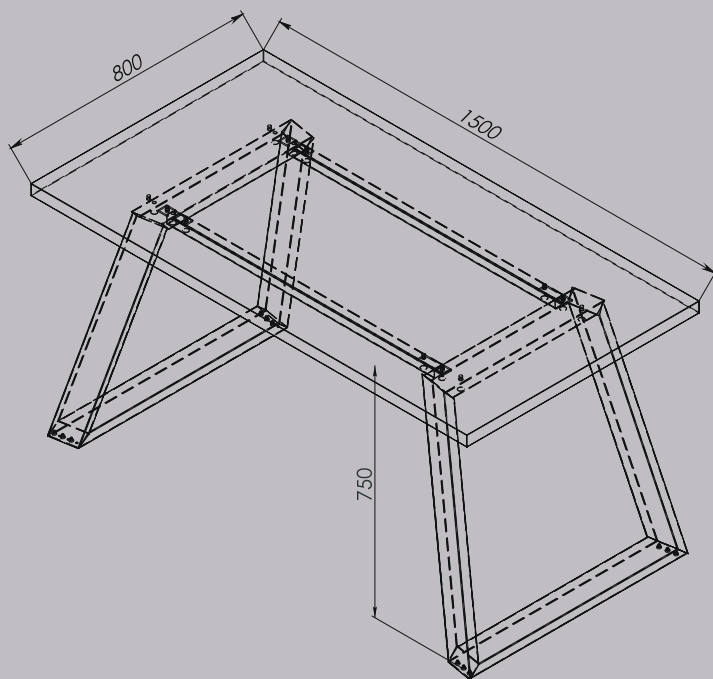

Jazz

Material (mm)	Weight (kg)	Finish	Recommended table size
Steel tube 30 x 30 x 1.5		Powder Coated	1500 x 800 - 1800 x 900
Steel tube 90 x 30 x 1.5