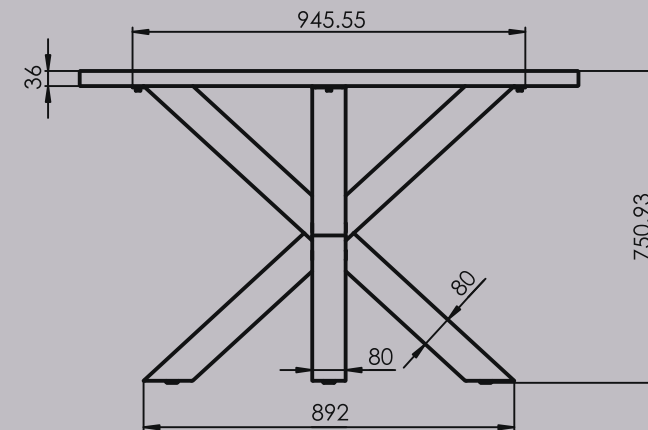

# Kleo

Steel pipe (mm)	Weight (kg)	Finish	Recommended table top size (mm)
80 x 80 x 1.6		Powder coated	Ø1000 - 1300
Kleo			Serial Number
			A 3

# Calipso 1200

Steel pipe (mm)	Weight (kg)	Finish	Recommended table top size (mm)
60 x 30 x 1.2		Powder coated	Ø1200
Calipso 1200			Serial Number

# Omega

Steel pipe (mm)	Weight (kg)	Finish	Recommended table top size (mm)
80 x 80 x 1.6		Powder coated	2750 x 1300
Omega 2750x1300			Serial Number
			A 3

# Vesta

Steel pipe (mm)	Weight (kg)	Finish	Recommended table top size (mm)
80 x 60 x 1.6		Powder coated	1800 x 900
Vesta			Serial Number
			A 3