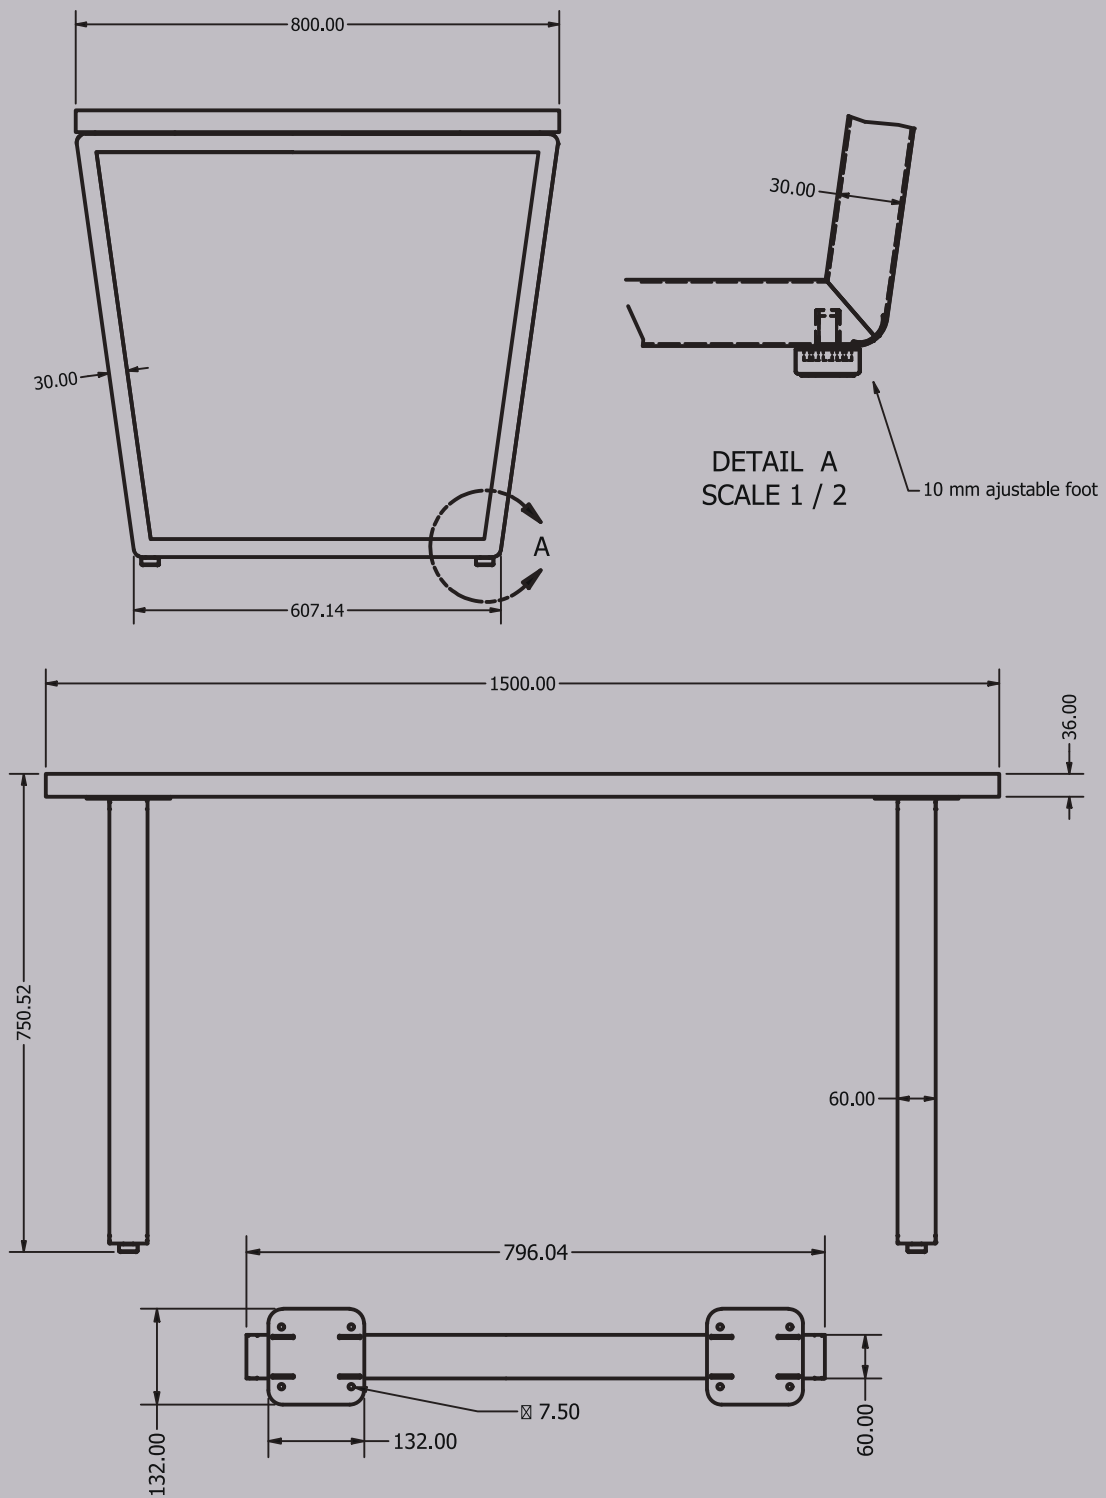

# Xena New

Material (mm)	Weight (kg)	Finish	Recommended table top size (mm)
Steel tube 80 x 80 x 1.6		Powder Coated	1800 x 900 - 2000 x 1000
Steel Sheet 3 mm			

E (1:1)

One set 2 pcs.

10mm adjustable foot

# Hertz

Steel pipe (mm)	Weight (kg)	Finish	Recommended table top size (mm)
90 x 30 x 1.5		Powder coated	2780 x 1200
Hertz			Serial Number
			A 3

# Cleopatra

Steel pipe (mm):	Steel sheet (mm):	Weight (kg):	Scale: 1/7	REV
60 x 30 x 1.2	3	N/A	Size: A3	
Cleopatra		Powder coated		

# Carmen S

Material (mm)	Finish	Recommended table size
Steel tube 40 x 20 x 1.5	Powder Coated	1800 x 900 - 2000 x 1000
Steel Sheet - 2 mm		

G (1 : 2)

Adjustable foot - 10 mm