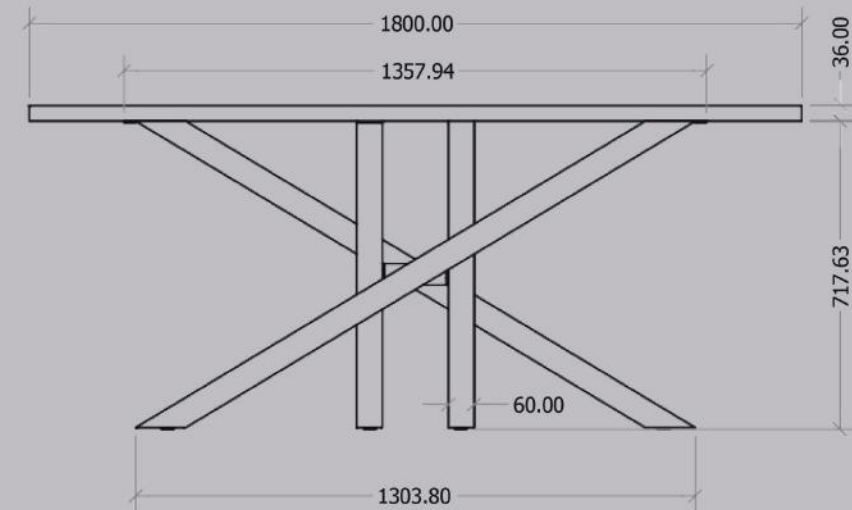

MB 21

Steel pipe (mm)	Weight (kg)	Finish	Recommended table top size (mm)
60 x 60 x 1.5		Powder coated	1800 x 900
MB 21 1800x900		Serial Number	
			A 3