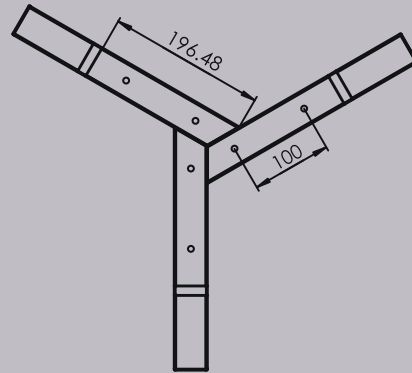

# Kleo

Steel pipe (mm)	Weight (kg)	Finish	Recommended table top size (mm)
80 x 80 x 1.6		Powder coated	Ø1000 - 1300
Kleo			Serial Number
			A 3

# Calipso 1200

Steel pipe (mm)	Weight (kg)	Finish	Recommended table top size (mm)
60 x 30 x 1.2		Powder coated	Ø1200
Calipso 1200			Serial Number

# Calipso 900

Steel pipe (mm):	Weight (kg):	Finish:	Recommended table top size (mm):
60 x 20 x 1.2		Powder coated	Ø 900
Calipso 900		Serial number:	
		A3	

# Calipso 600

Steel pipe (mm)	Weight (kg)	Finish	Recommended table top size (mm)
40 x 20 x 1.2		Powder coated	600
Calipso 600		Serial Number	
			A 3