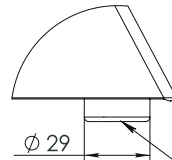

Material (mm)	Finish	Recommended table size
Steel tube 40 x 20 x 1.5	Powder Coated	1800 x 900 - 2000 x 1000
Steel Sheet - 2 mm		

G (1 : 2)

Adjustable foot - 10 mm