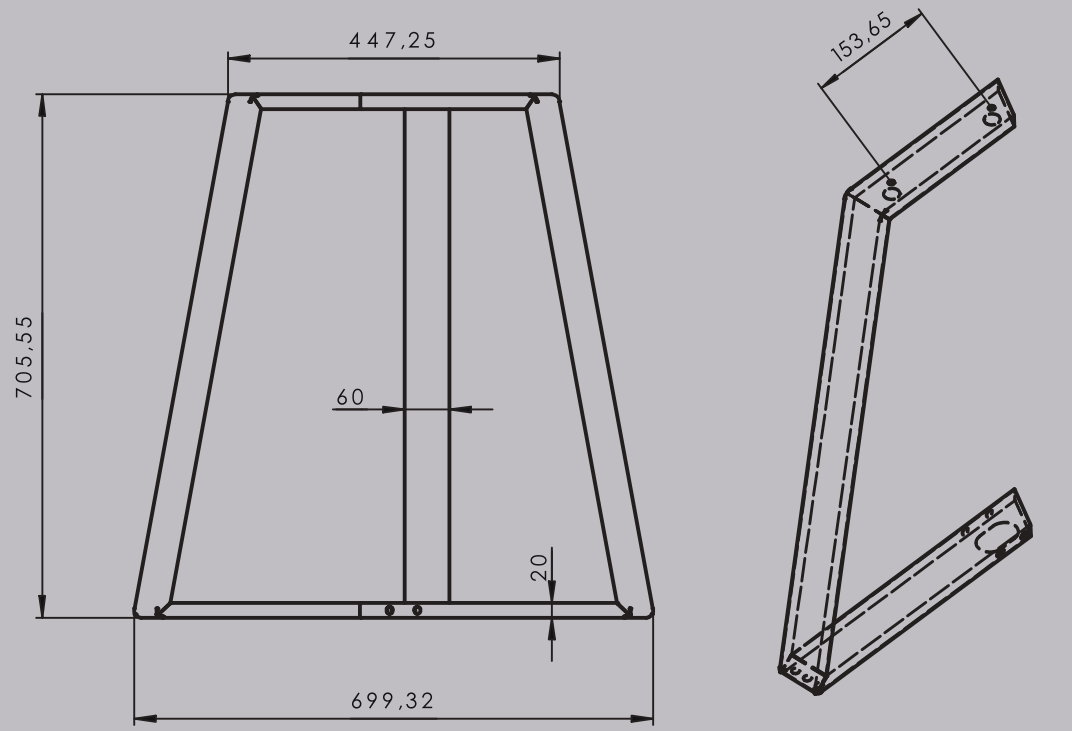

# Kleo

Steel pipe (mm)	Weight (kg)	Finish	Recommended table top size (mm)
80 x 80 x 1.6		Powder coated	Ø1000 - 1300
Kleo			Serial Number
			A 3

# Calipso 1200

Steel pipe (mm)	Weight (kg)	Finish	Recommended table top size (mm)
60 x 30 x 1.2		Powder coated	Ø1200
Calipso 1200			Serial Number

# Calipso 900

Steel pipe (mm):	Weight (kg):	Finish:	Recommended table top size (mm):
60 x 20 x 1.2		Powder coated	Ø 900
Calipso 900		Serial number:	
		A3	

# Omega

Steel pipe (mm)	Weight (kg)	Finish	Recommended table top size (mm)
80 x 80 x 1.6		Powder coated	2750 x 1300
Omega 2750x1300			Serial Number
			A 3