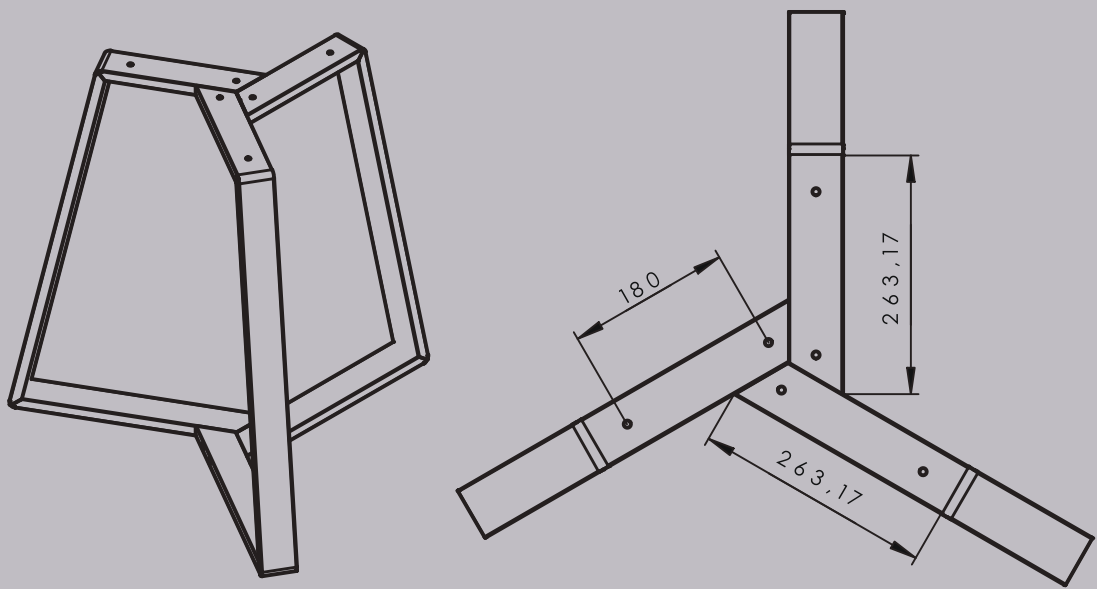

# Kleo

Steel pipe (mm)	Weight (kg)	Finish	Recommended table top size (mm)
80 x 80 x 1.6		Powder coated	Ø1000 - 1300
Kleo			Serial Number
			A 3

# Calipso 1200

Steel pipe (mm)	Weight (kg)	Finish	Recommended table top size (mm)
60 x 30 x 1.2		Powder coated	Ø1200
Calipso 1200			Serial Number

# Calipso 900

Steel pipe (mm):	Weight (kg):	Finish:	Recommended table top size (mm):
60 x 20 x 1.2		Powder coated	Ø 900
Calipso 900		Serial number:	
		A3	