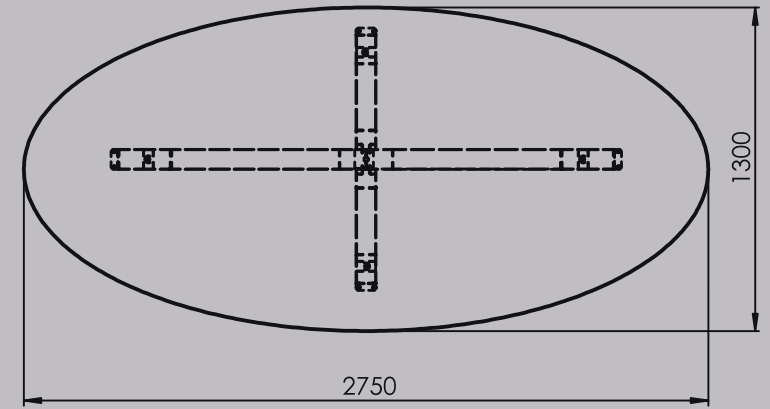

# Kleo

Steel pipe (mm)	Weight (kg)	Finish	Recommended table top size (mm)
80 x 80 x 1.6		Powder coated	Ø1000 - 1300
Kleo			Serial Number
			A 3

# Calipso 900

Steel pipe (mm):	Weight (kg):	Finish:	Recommended table top size (mm):
60 x 20 x 1.2		Powder coated	Ø 900
Calipso 900		Serial number:	
		A3	

# Calipso 600

Steel pipe (mm)	Weight (kg)	Finish	Recommended table top size (mm)
40 x 20 x 1.2		Powder coated	600
Calipso 600		Serial Number	
			A 3

# Omega

Steel pipe (mm)	Weight (kg)	Finish	Recommended table top size (mm)
80 x 80 x 1.6		Powder coated	2750 x 1300
Omega 2750x1300			Serial Number
			A 3