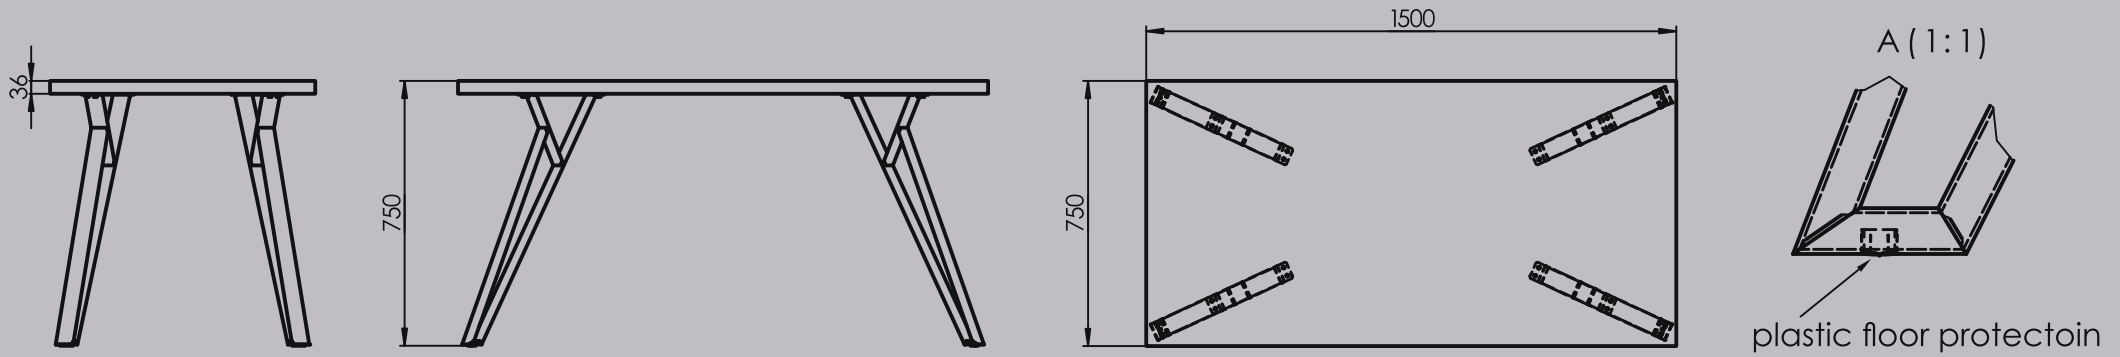

Tokyo

Steel pipe (mm)	Weight (kg)	Finish	Recommended table top size (mm)
50 x 10 x 1.2		Powder coated	1500 x 750 - 1800 x 900
Tokyo			Serial Number
			A 3