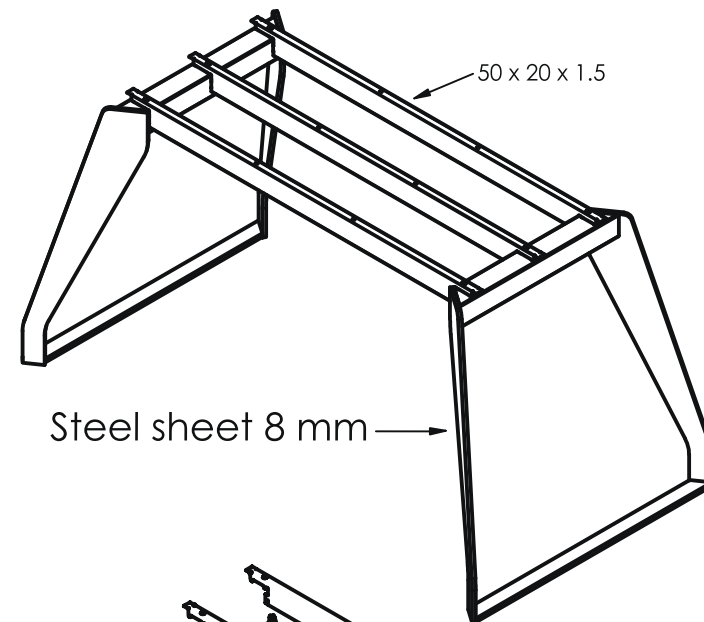

Town

Steel pipe (mm)	Weight (kg)	Finish	Recommended table top size (mm)
50x20x1.5-60x60x1.5		Powder coated	1500 x 800 - 2750 x 1300
Town			Serial Number
			A 3