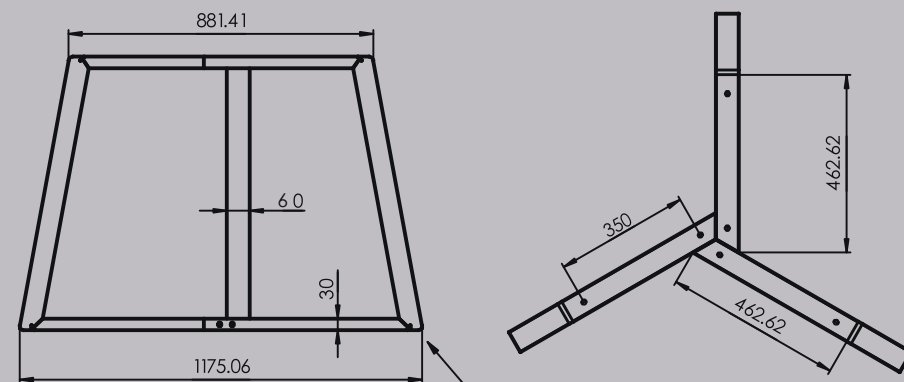

# Kleo

Steel pipe (mm)	Weight (kg)	Finish	Recommended table top size (mm)
80 x 80 x 1.6		Powder coated	Ø1000 - 1300
Kleo			Serial Number
			A 3

# Calipso 1200

Steel pipe (mm)	Weight (kg)	Finish	Recommended table top size (mm)
60 x 30 x 1.2		Powder coated	Ø1200
Calipso 1200			Serial Number

# Calipso 900

Steel pipe (mm):	Weight (kg):	Finish:	Recommended table top size (mm):
60 x 20 x 1.2		Powder coated	Ø 900
Calipso 900		Serial number:	
		A3	

# Omega

Steel pipe (mm)	Weight (kg)	Finish	Recommended table top size (mm)
80 x 80 x 1.6		Powder coated	2750 x 1300
Omega 2750x1300			Serial Number
			A 3