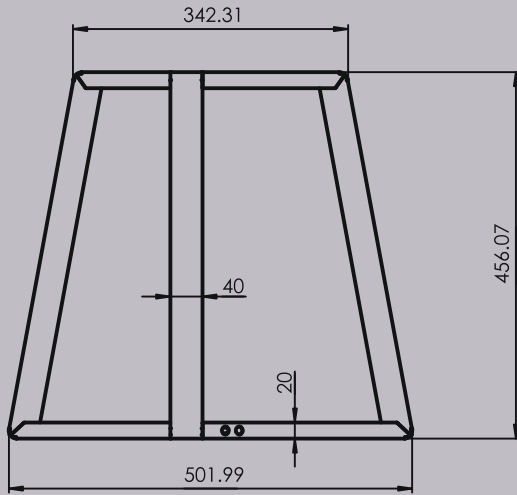

Calipso 600

Steel pipe (mm)	Weight (kg)	Finish	Recommended table top size (mm)
40 x 20 x 1.2		Powder coated	600
Calipso 600		Serial Number	
			A 3