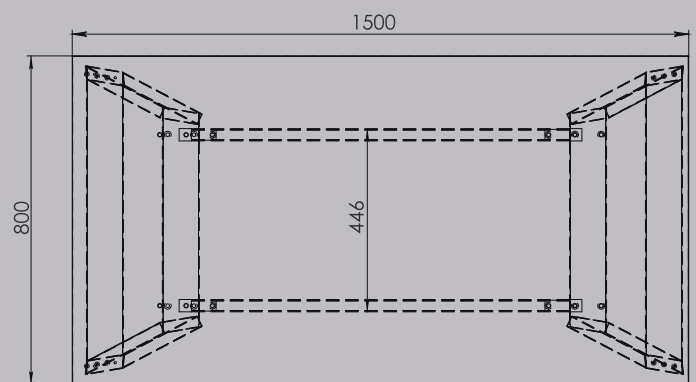

Jazz

Material (mm)	Weight (kg)	Finish	Recommended table size
Steel tube 30 x 30 x 1.5		Powder Coated	1500 x 800 - 1800 x 900
Steel tube 90 x 30 x 1.5