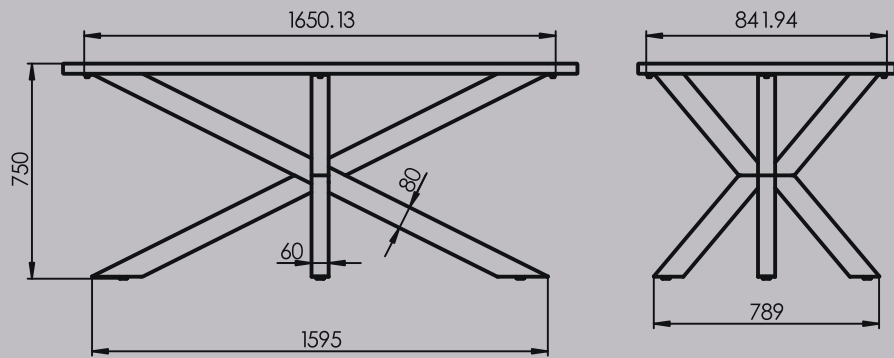

# Calipso 900

Steel pipe (mm):	Weight (kg):	Finish:	Recommended table top size (mm):
60 x 20 x 1.2		Powder coated	Ø 900
Calipso 900		Serial number:	
		A3	

# Calipso 600

Steel pipe (mm)	Weight (kg)	Finish	Recommended table top size (mm)
40 x 20 x 1.2		Powder coated	600
Calipso 600		Serial Number	
			A 3

# Omega

Steel pipe (mm)	Weight (kg)	Finish	Recommended table top size (mm)
80 x 80 x 1.6		Powder coated	2750 x 1300
Omega 2750x1300			Serial Number
			A 3

# Vesta

Steel pipe (mm)	Weight (kg)	Finish	Recommended table top size (mm)
80 x 60 x 1.6		Powder coated	1800 x 900
Vesta			Serial Number
			A 3