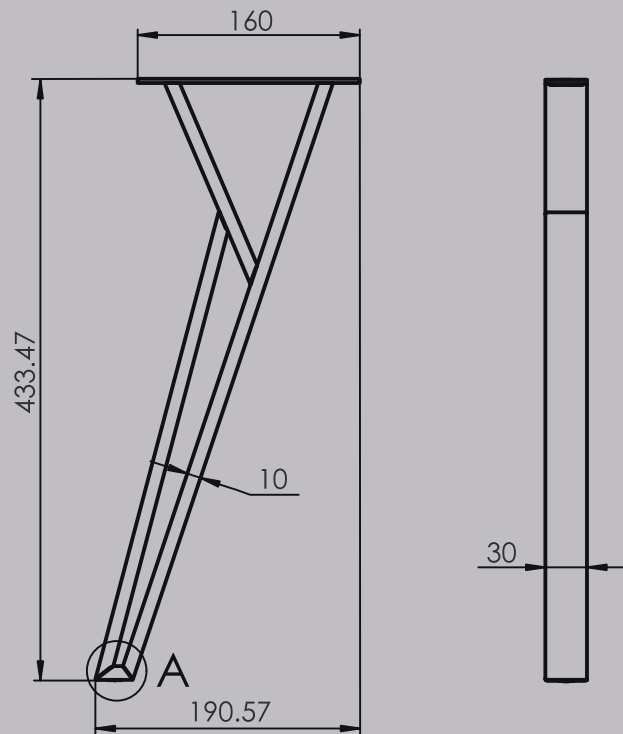

Tokyo Mini

Steel pipe (mm)	Weight (kg)	Finish	Recommended table top size (mm)
30 x 10 x 1		Powder coated	1000 x 500
Tokyo Mini			Serial Number
			A 3