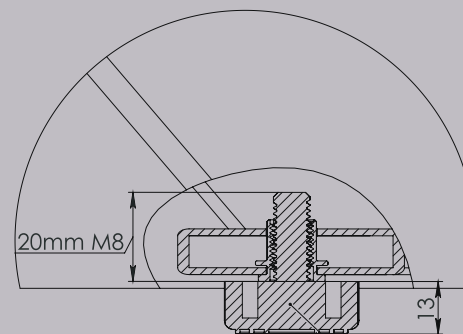

10mm adjustable foot