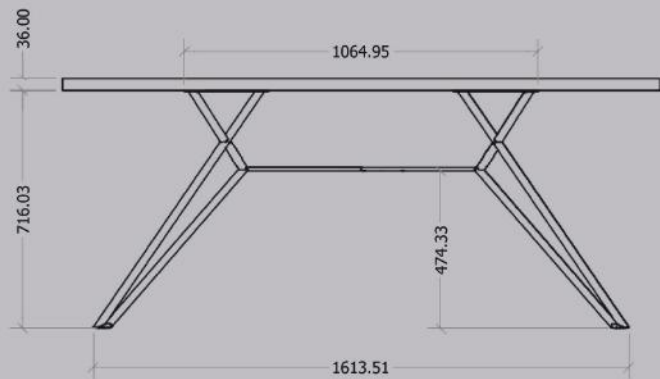

# Cleopatra

Steel pipe (mm):	Steel sheet (mm):	Weight (kg):	Scale: 1/7	REV
60 x 30 x 1.2	3	N/A	Size: A3	
Cleopatra		Powder coated		

# Carmen S

Material (mm)	Finish	Recommended table size
Steel tube 40 x 20 x 1.5	Powder Coated	1800 x 900 - 2000 x 1000
Steel Sheet - 2 mm		

G (1 : 2)

Adjustable foot - 10 mm

# Selena

Steel pipe (mm)	Weight (kg)	Finish	Recommended table top size (mm)
50 x 10 x 1.5		Powder coated	1800 x 900
Selena			Serial Number
			A 3

Elgrad skladišni program,  
dostupno za isporuku **odmah**: