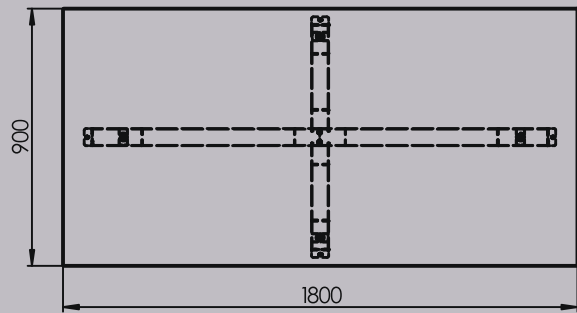

# Kleo

Steel pipe (mm)	Weight (kg)	Finish	Recommended table top size (mm)
80 x 80 x 1.6		Powder coated	Ø1000 - 1300
Kleo			Serial Number
			A 3

# Calipso 900

Steel pipe (mm):	Weight (kg):	Finish:	Recommended table top size (mm):
60 x 20 x 1.2		Powder coated	Ø 900
Calipso 900		Serial number:	
		A3	

# Calipso 600

Steel pipe (mm)	Weight (kg)	Finish	Recommended table top size (mm)
40 x 20 x 1.2		Powder coated	600
Calipso 600		Serial Number	
			A 3

# Omega

Steel pipe (mm)	Weight (kg)	Finish	Recommended table top size (mm)
80 x 80 x 1.6		Powder coated	2750 x 1300
Omega 2750x1300			Serial Number
			A 3