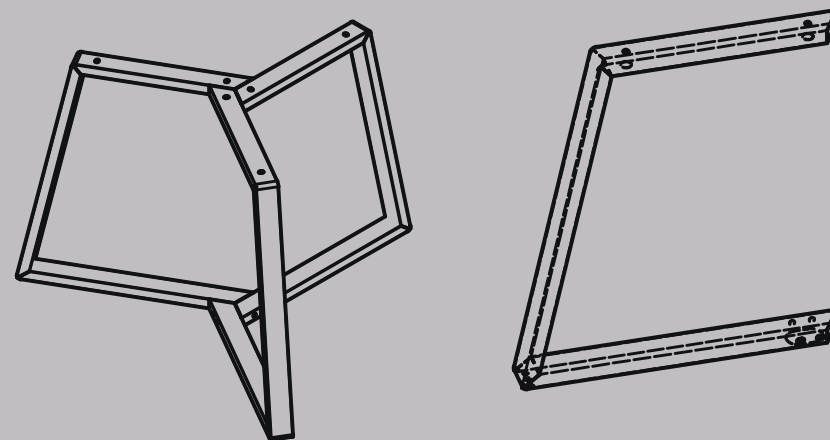

Calipso 1200

Steel pipe (mm)	Weight (kg)	Finish	Recommended table top size (mm)
60 x 30 x 1.2		Powder coated	Ø1200
Calipso 1200			Serial Number