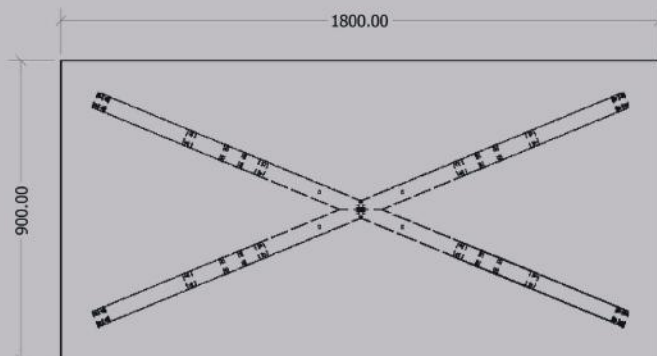

# Cleopatra

Steel pipe (mm):	Steel sheet (mm):	Weight (kg):	Scale: 1/7	REV
60 x 30 x 1.2	3	N/A	Size: A3	
Cleopatra		Powder coated		

# Carmen S

Material (mm)	Finish	Recommended table size
Steel tube 40 x 20 x 1.5	Powder Coated	1800 x 900 - 2000 x 1000
Steel Sheet - 2 mm		

G (1 : 2)

Adjustable foot - 10 mm

# Selena

Steel pipe (mm)	Weight (kg)	Finish	Recommended table top size (mm)
50 x 10 x 1.5		Powder coated	1800 x 900
Selena			Serial Number
			A 3

Elgrad skladišni program,  
dostupno za isporuku **odmah**: