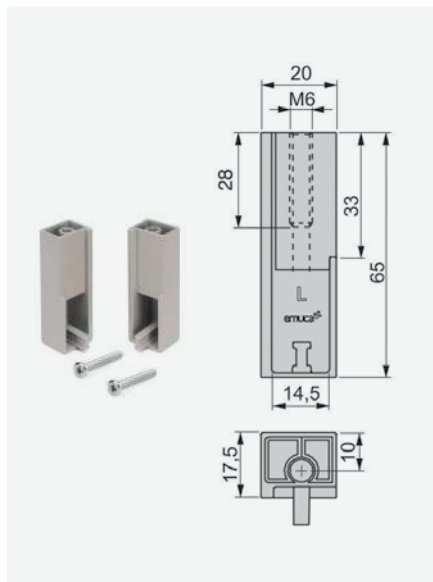

Br. artikla Opis artikla

2810535 Hack nosači za garderobnu cijev, stone grey, stone grey

2810572 Hack nosači za garderobnu cijev, crni

JM par

Cijene RH artikala dostupne su skeniranjem QR koda ili na web stranici www.elgrad.hr

Skeniranjem QR koda možete pristupiti ažuriranom BIH katalogu artikala